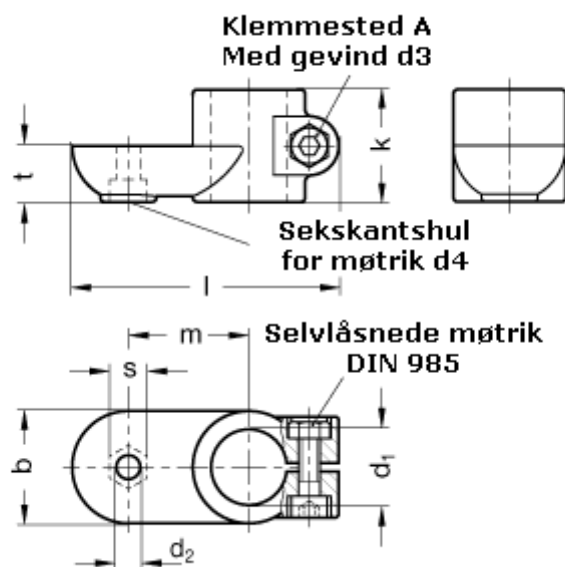

Article number: 20274B30OZ2BL

Description: E+G Swivel clamp connector
GN274-B30-OZ-2-BL

Measures

b = 40	s = 13
d1 = B30	t = 20.0
d2 = 8.5	
d3 = M 8	
d4 = M 8	
k = 40	
l = 95	
m = 43	